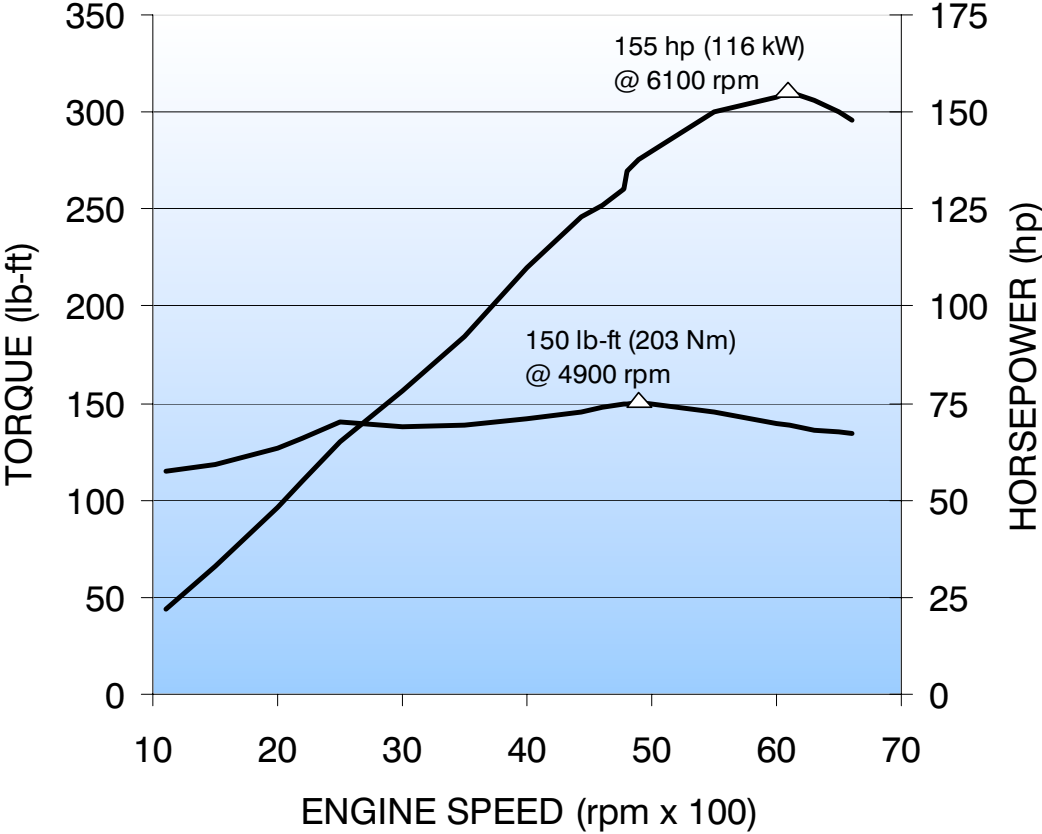

2009 Ecotec 2.2L I-4 VVT (LAP)

Pontiac G5